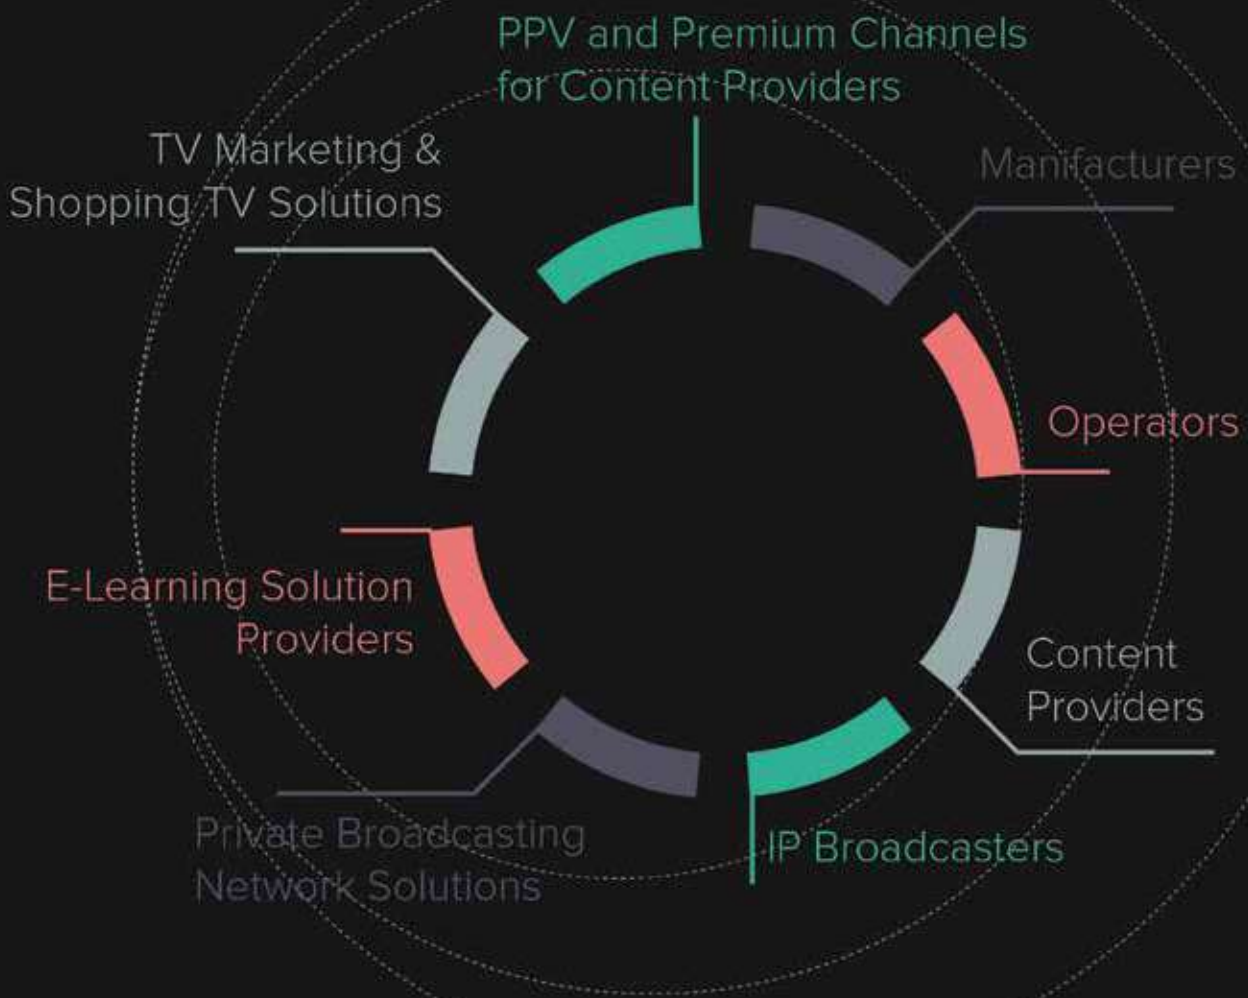

AREAS OF USAGE