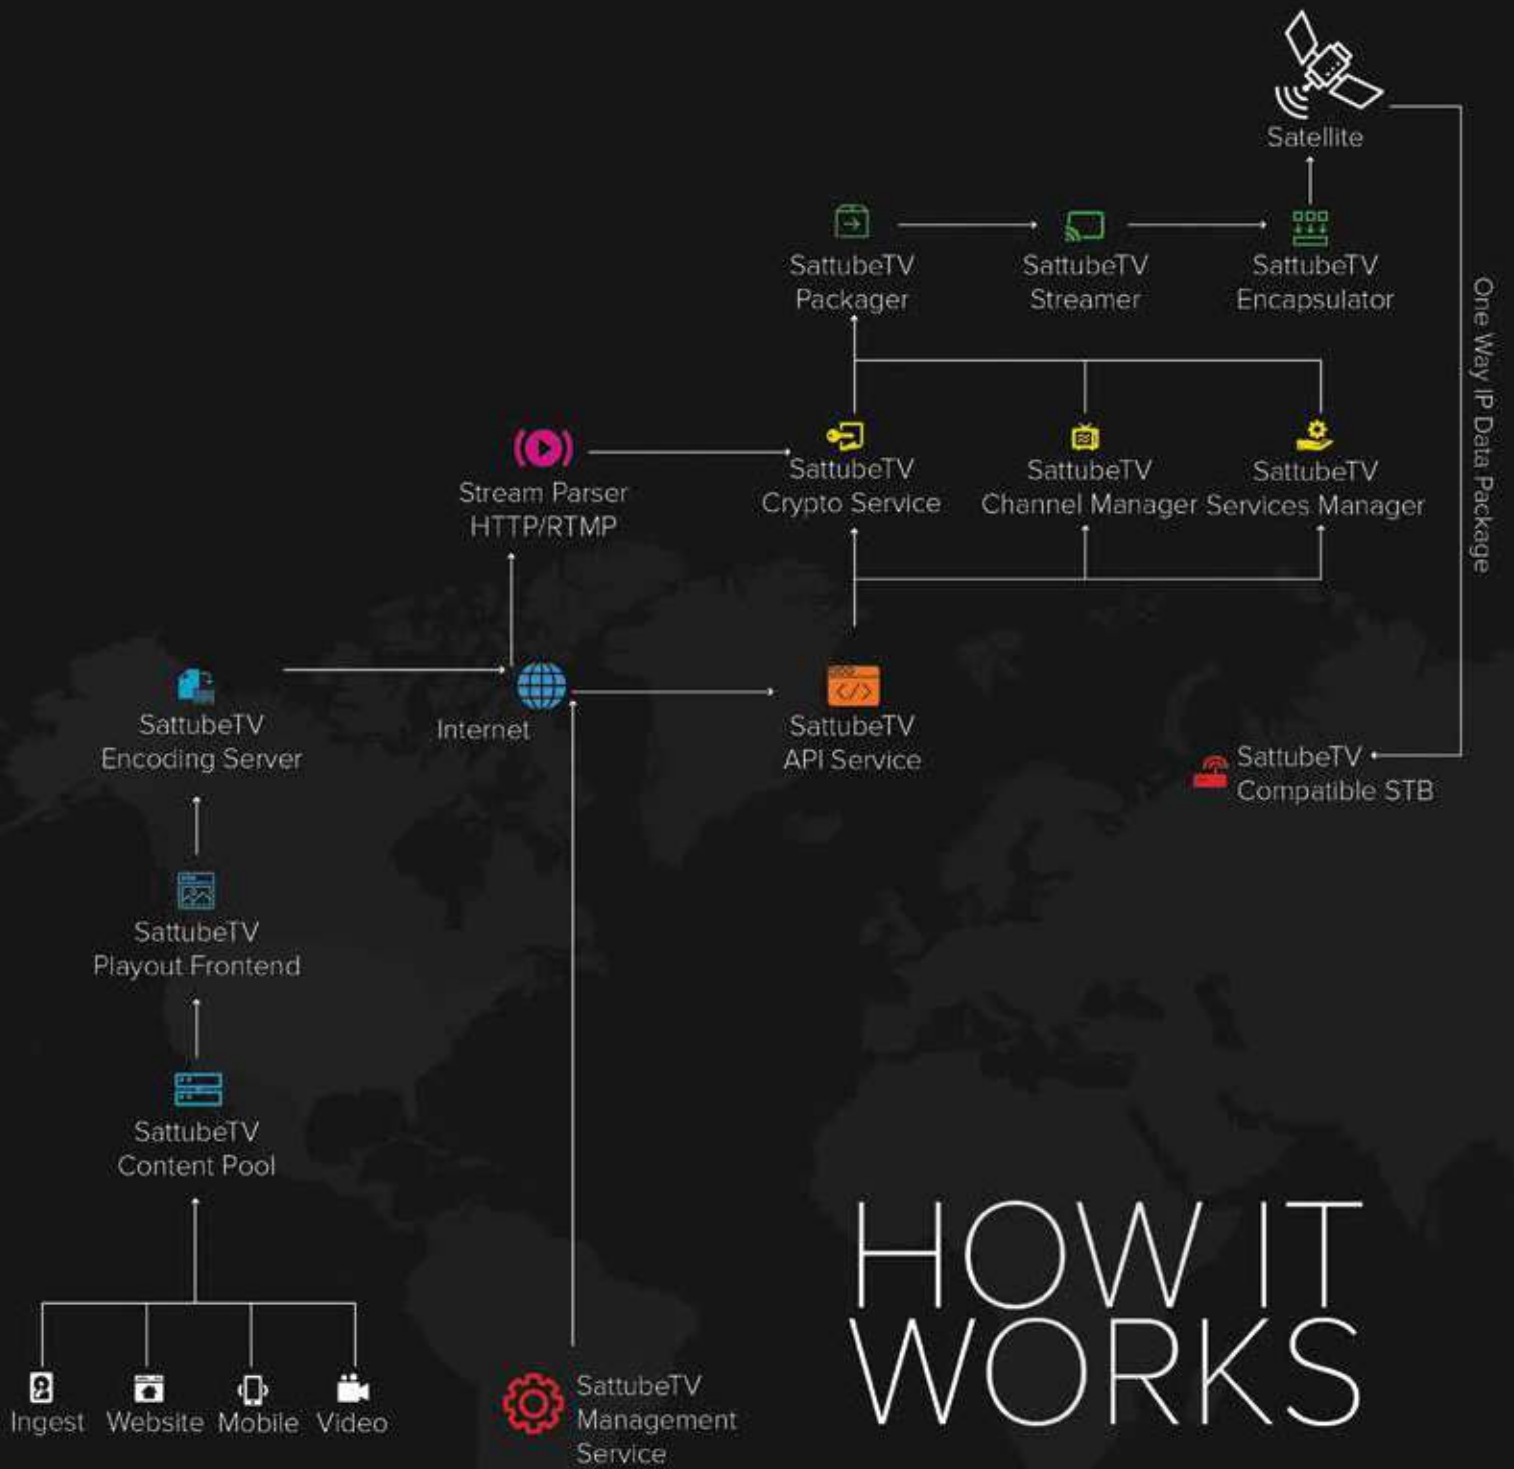

”

SatTube
TV SatTube**TV**
future generation broadcasting

A decorative graphic in the top-left corner consisting of a network of light gray lines connecting small gray dots, resembling a molecular or network structure. A solid red vertical bar is positioned to the left of the main title.

What is SattubeTV?

SattubeTV is a new generation satellite based broadcasting solution developed by FG Digital.

The flexible business approach of SattubeTV provides operators and content providers a solid, low cost turnkey broadcasting system that can be adapted to multi purpose cases without any additional infrastructural investments.

SattubeTV is designed as an eco-system that has the ability to provide an interactive user experience with or without an active Internet connection on the Set-Top-Box side.

SattubeTV also provides a value added services layer that allows manufacturers and operators to easily implement additional business models around the concept with the help of SattubeTV's VAS API service.